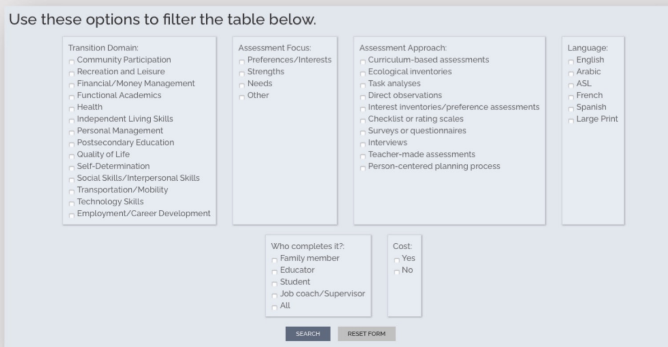

Transition Tennessee's Assessment Database

1

Select from Resources tab and log in

2

Use filters to search for assessments

3

Review Quick Facts and access assessment via link